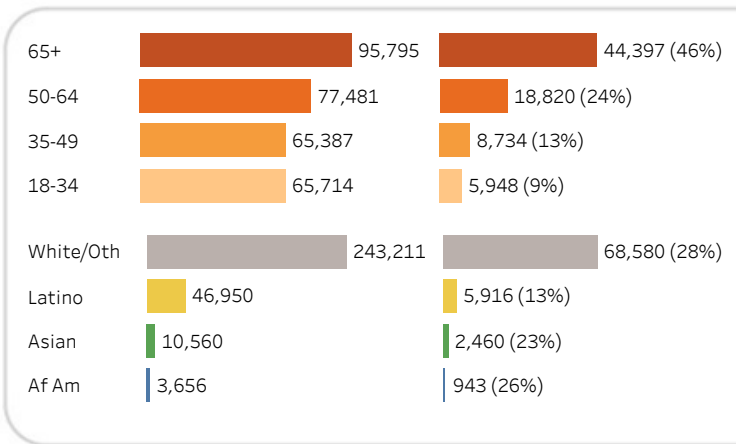

Trend and Share of Electorate

Sign up to receive this statewide or by district in your inbox every morning by [clicking here](#)