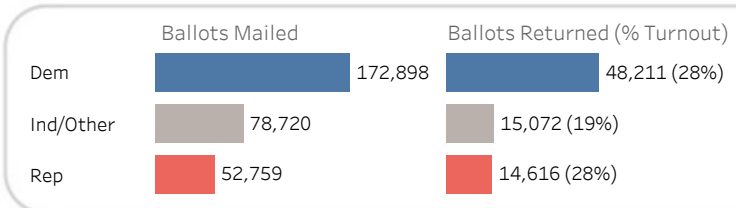

Ballots Mailed and Returned