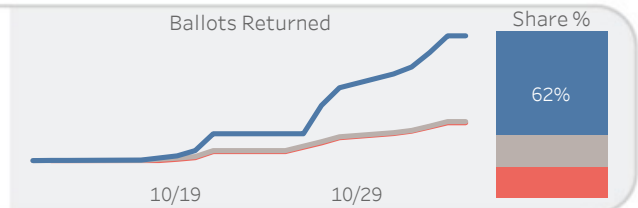

Trend and Share of Electorate

Sign up to receive this statewide or by district in your inbox every morning by [clicking here](#)