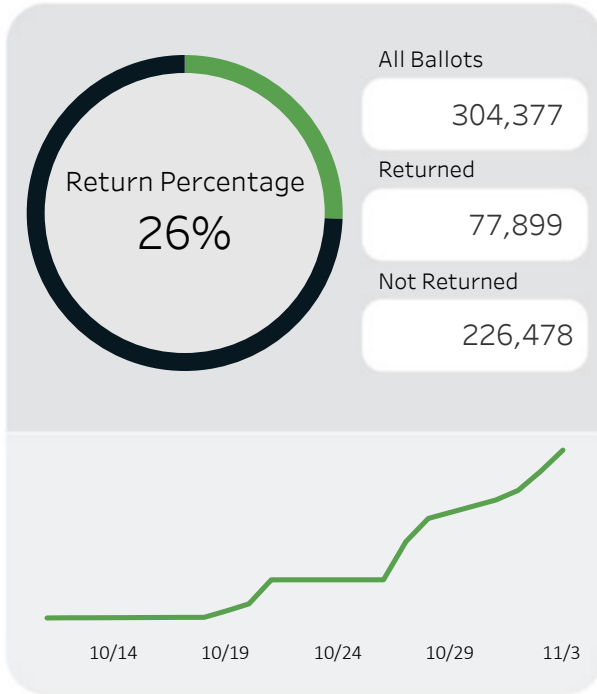

2022 General Ballot Tracker

CA - Sonoma County (Oct 11, 2022 - Nov 03, 2022)

Select for Filters

Returns