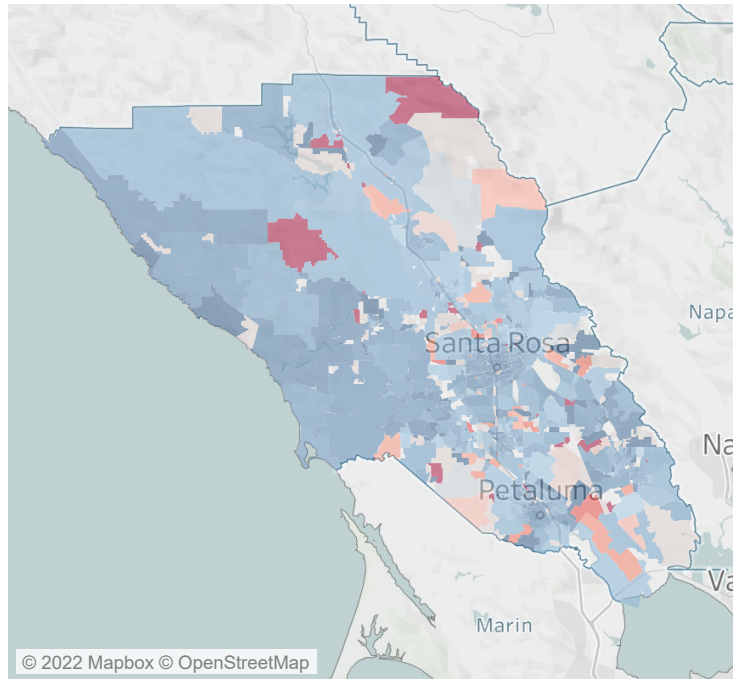

2022 General Ballot Tracker

CA - Sonoma County (Oct 11, 2022 - Nov 03, 2022)

Select for Filters

Returns