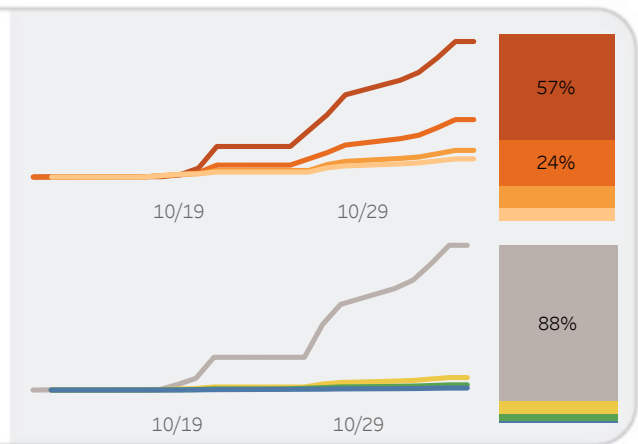

Trend and Share of Electorate

Sign up to receive this statewide or by district in your inbox every morning by [clicking here](#)